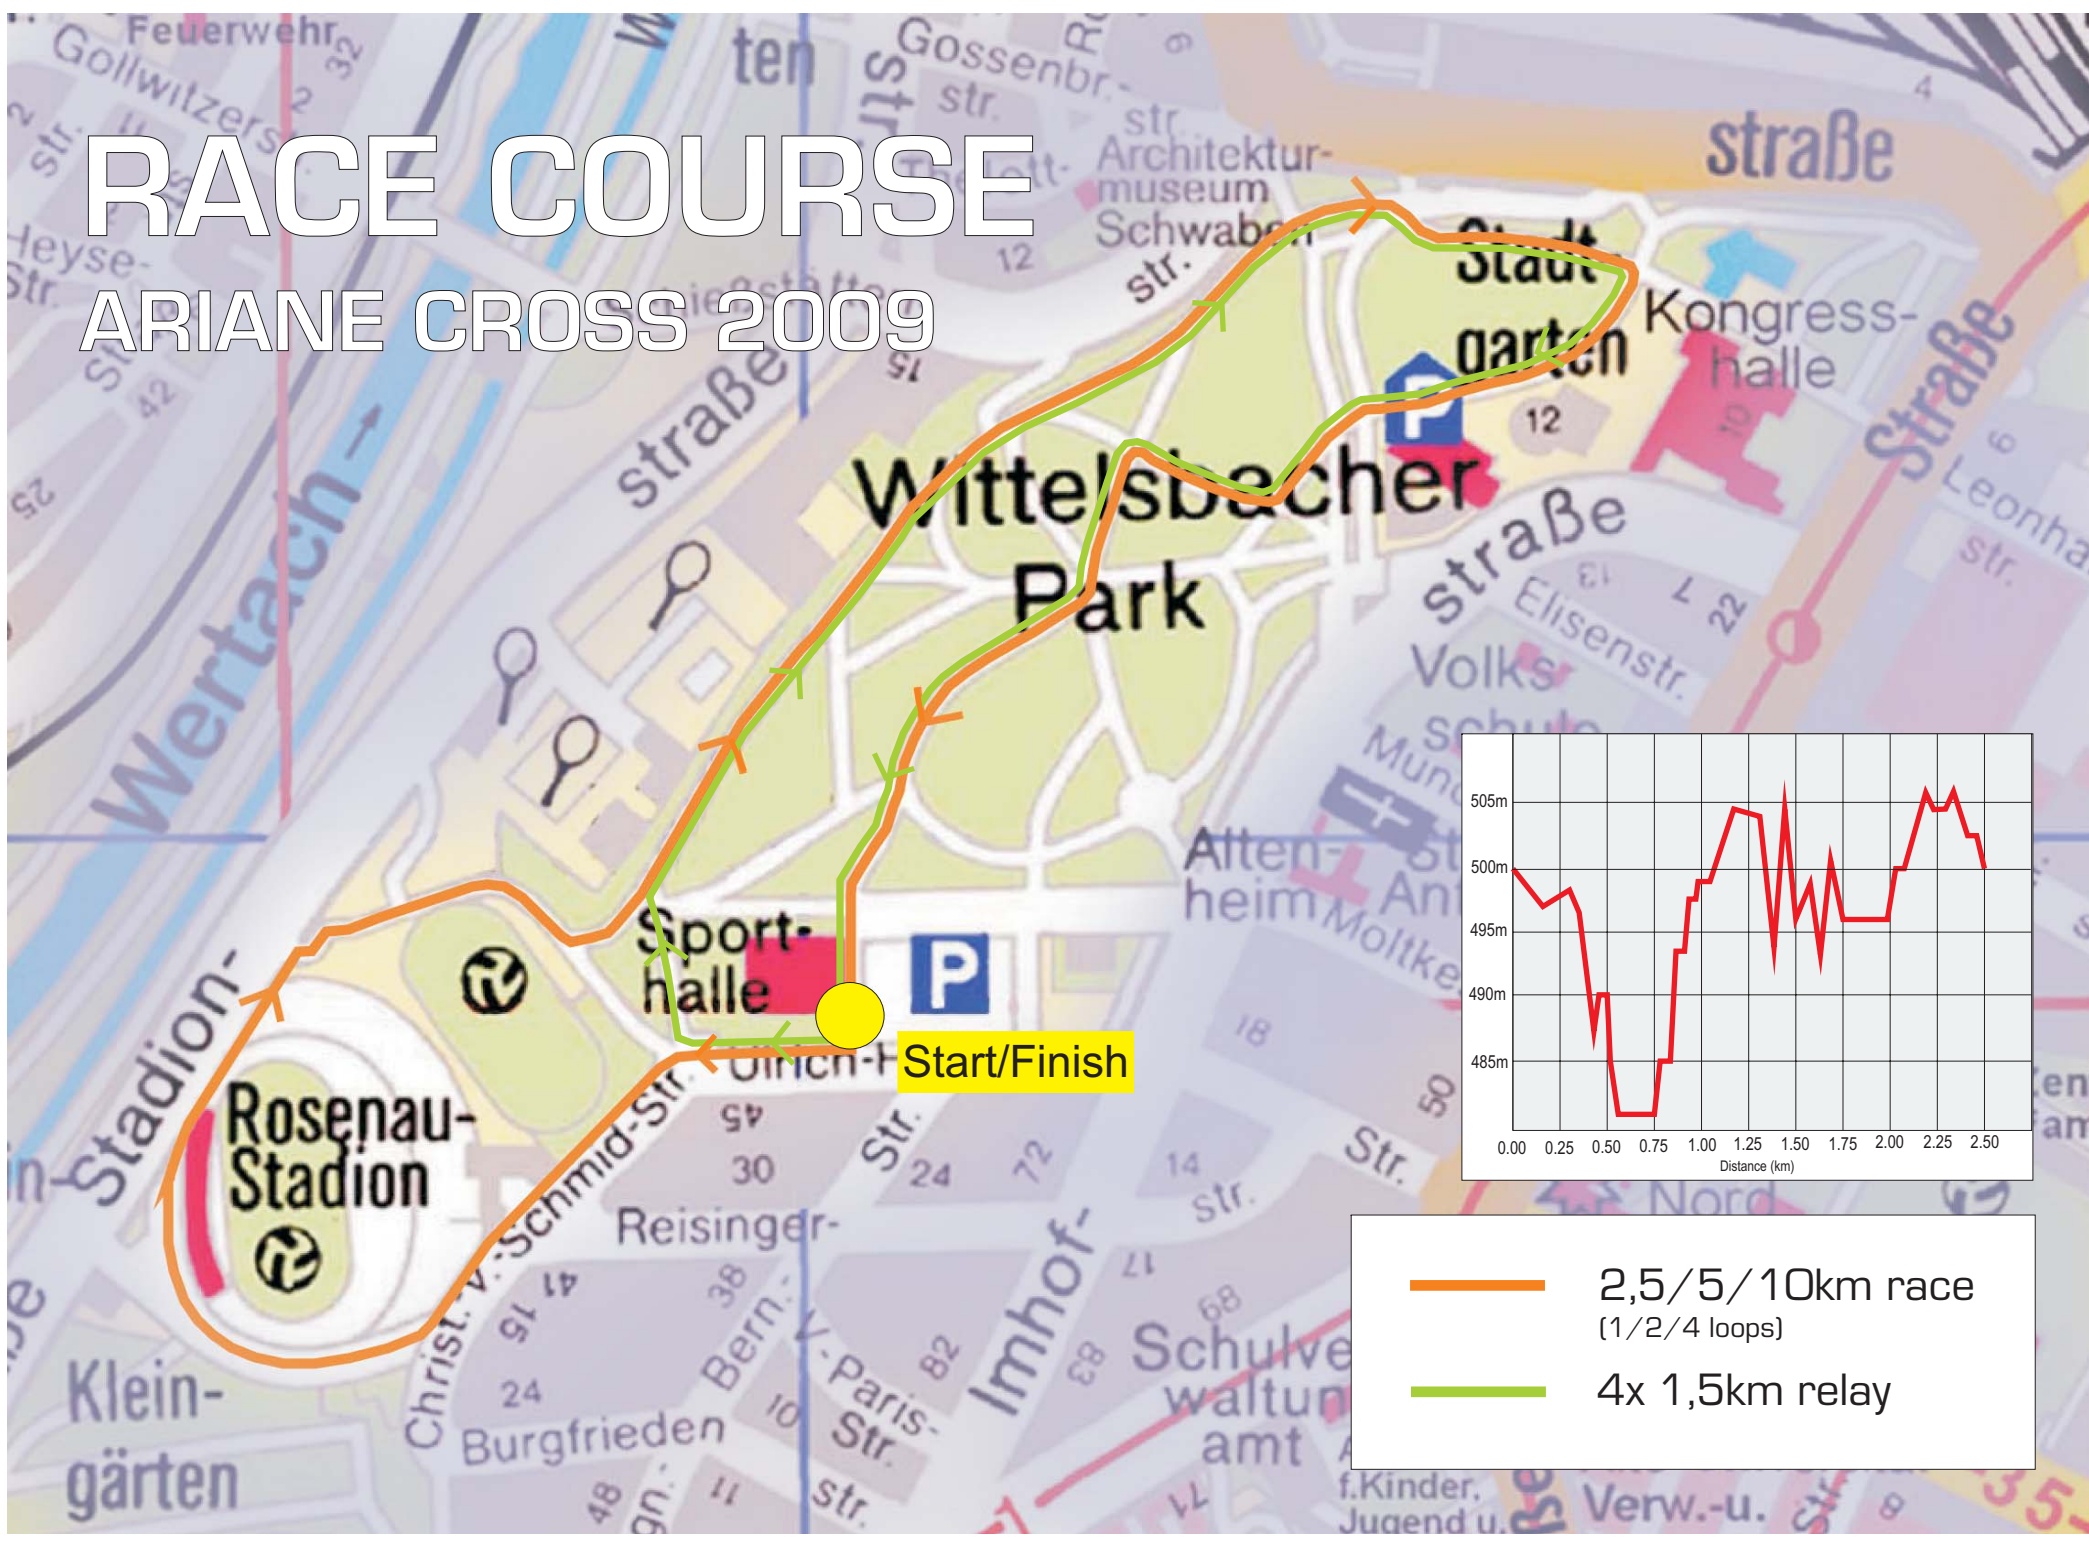

# RACE COURSE

## ARIANE CROSS 2009

- 2,5/5/10km race (1/2/4 loops)
- 4x 1,5km relay