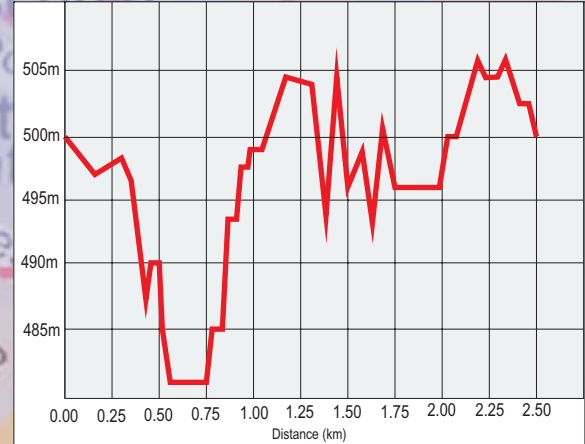

# RACE COURSE

## ARIANE CROSS 2009

- 2,5/5/10km race (1/2/4 loops)
- 4x 1,5km relay